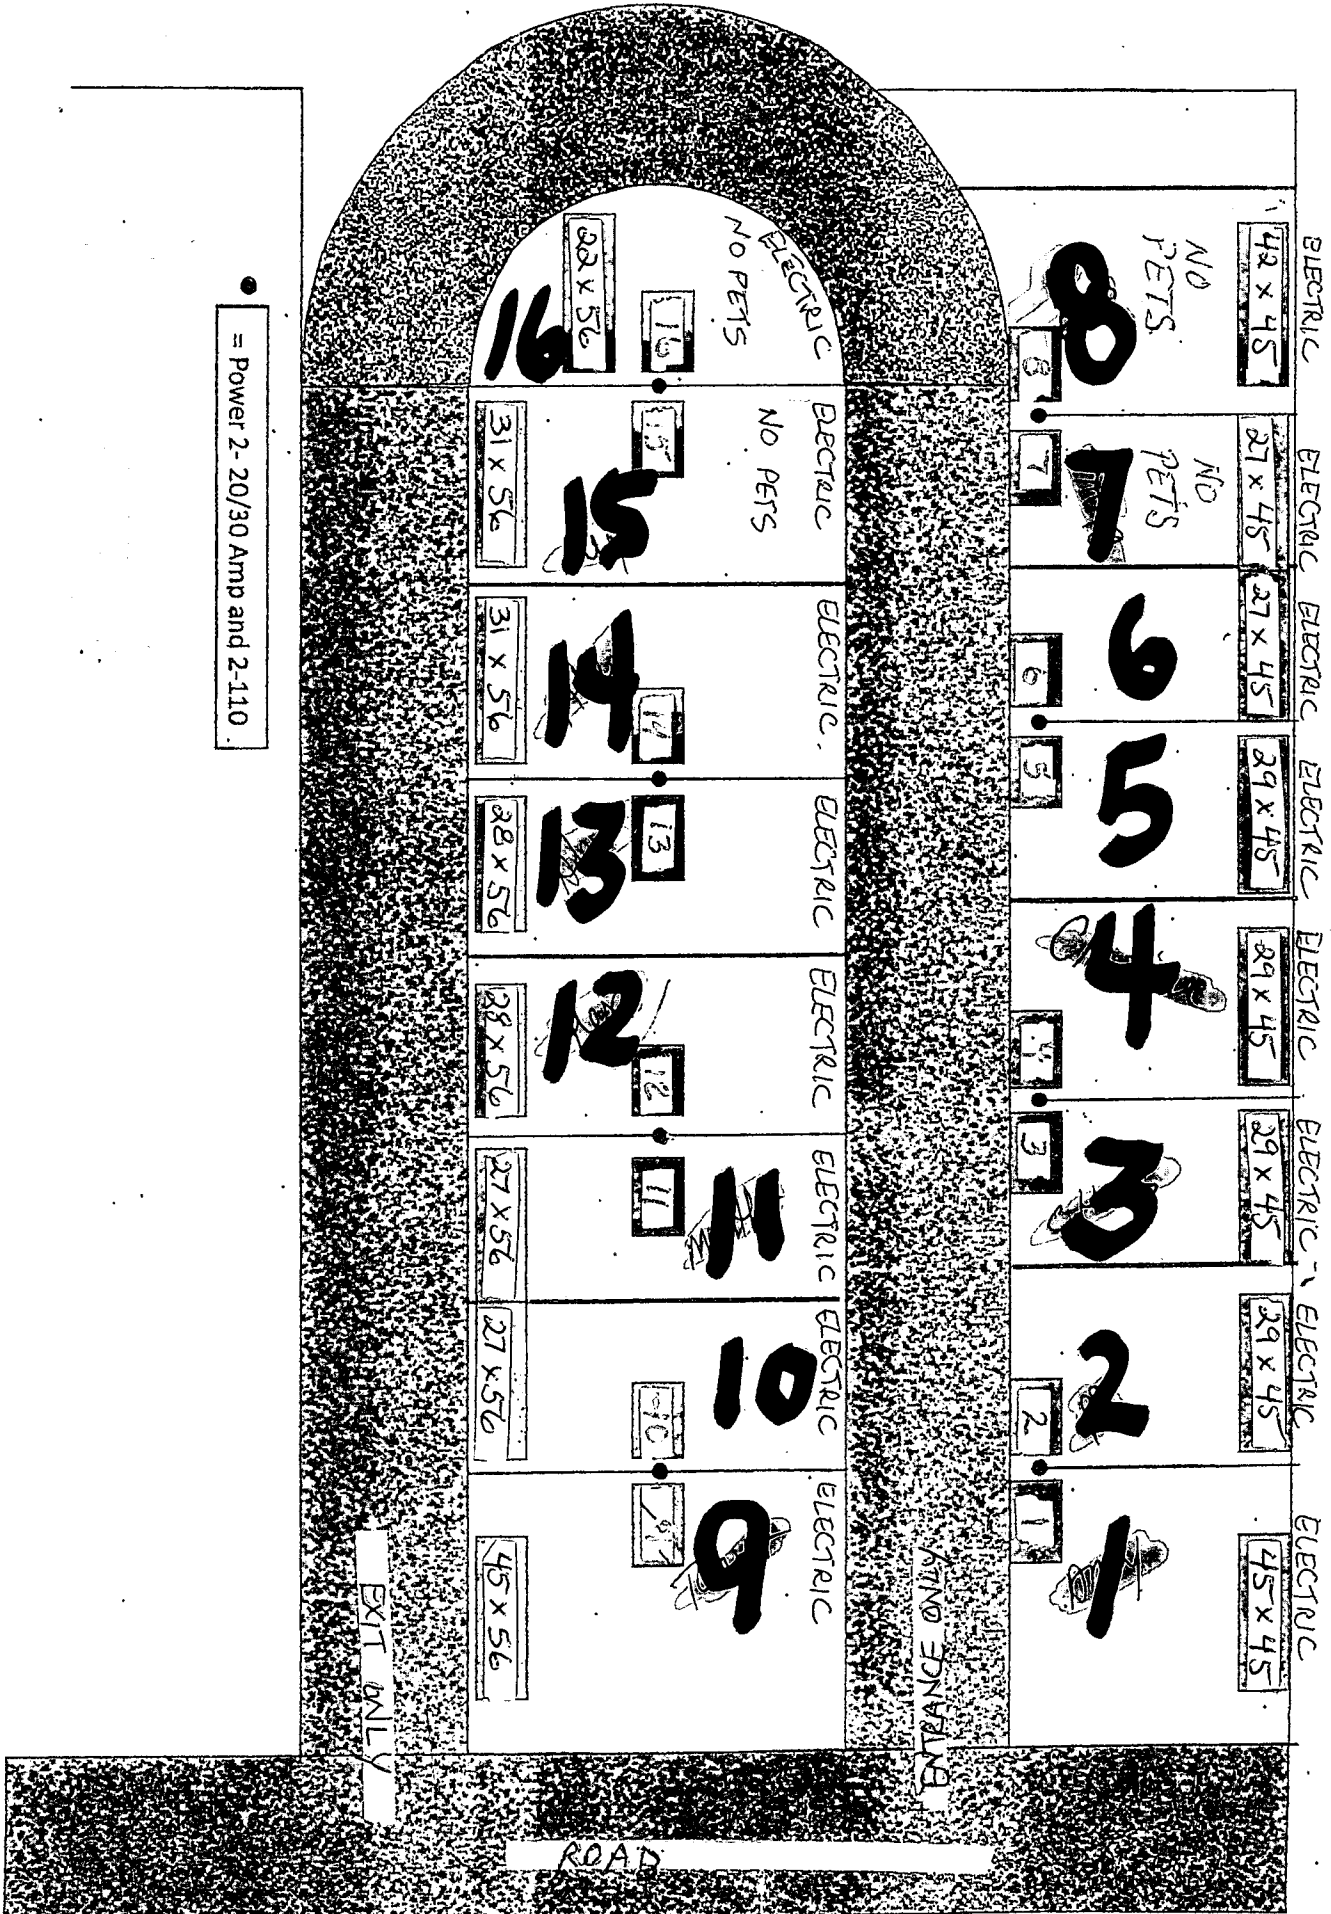

CAMPGROUND LAYOUT

• = Power 2-20/30 Amp and 2-110

EXIT ONLY

ENTRANCE ONLY

ROAD